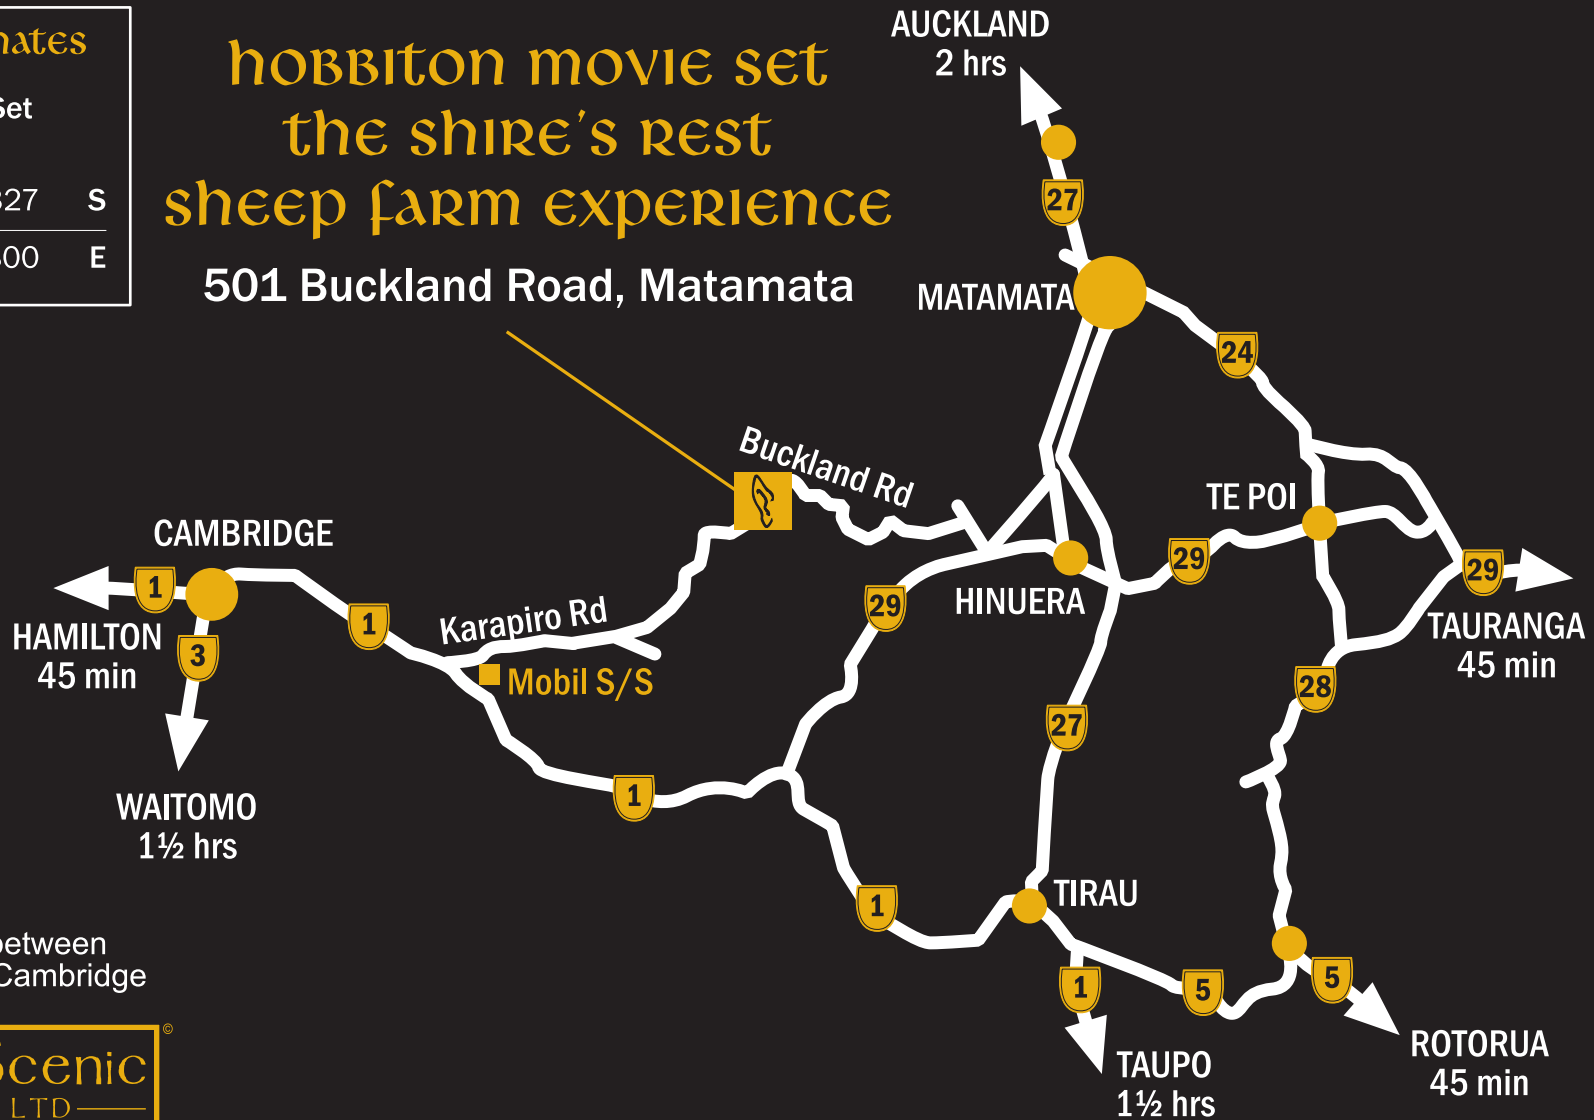

# HOBBITON

movie set & farm tours

# sheep farm experience

Office 07 888 9913 | The Shire's Rest 07 888 1502 | Russell's mobile 027 454 6866 | Henry's mobile 027 478 4962

### gps co-ordinates

Hobbiton Movie Set  
(top of hill)

37°	51	327	S
175°	40	800	E

## HOBBITON movie set the shire's rest sheep farm experience

501 Buckland Road, Matamata

Signposted between  
Matamata and Cambridge